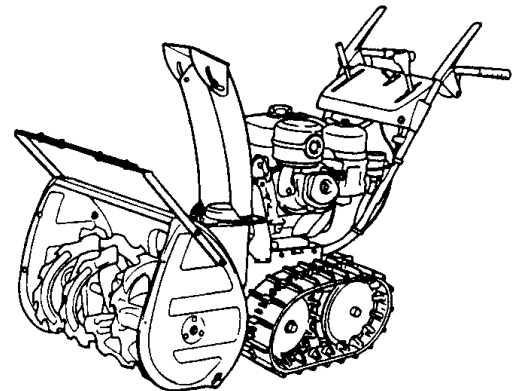

Order from Parts Division	
snowthrower model	part number
HS624, HS724	06350-767-100AH
HS622TA	06600-743-800
HS828, HS928	06350-768-000AH

Order from Parts Division	
Description	part number
Replacement bulb	34901-768-000AH

AUGER RUBBER PARTS

For easier servicing, here's a complete auger rubber parts list. The auger rubber should be replaced as needed for maximum traction.

Order from Parts Division			
model	part name	qty. required	part number
HS35	auger rubber	4	72521-730-003
	rubber	4	72552-730-003
HS520A/AS	auger rubber kit	1	06720-V10-030
HS521	auger rubber A	2	72521-747-000
	auger rubber, right	2	72522-747-000
	auger rubber, left	2	72523-747-000
HS521K1, HS621	auger rubber, right	2	72522-747-000
	auger rubber, left	2	72523-747-000
	blower rubber	2	72521-747-A10

DRIFT BREAKER KIT

For heavy snow applications.

Order from Parts Division	
snowthrower model	part number
All Models except HS35/HS521/HS621	06760-768-000AH

SNOWTHROWERS

COMMERCIAL-GRADE SKID SHOES

For demanding use and rugged surfaces, these upgraded side-mount skid shoes are more durable and longer-lasting than the originals. Includes all hardware. For the HS624/HS724, HS828/HS928 and HS1132.

Order from Parts Division	
description	part number
commercial-grade skid shoe kit	04700-768-E100

COLD WEATHER CAB (for the HS624/HS724 & HS828/HS928/HS1132)

It might be cold and windy outside, but you'll be comfortable behind your HS624, HS724, HS828, HS928, and HS1132 with this enclosed cold weather cab. This rugged enclosure helps protect you from the weather, so you can keep working. Order this item directly from: