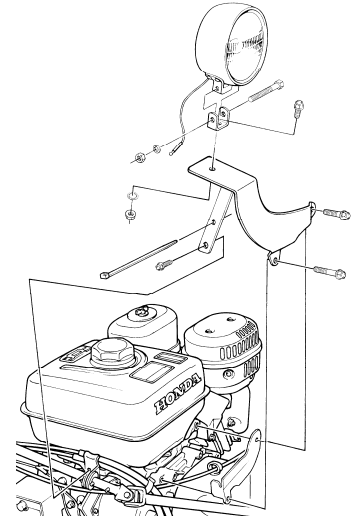


SNOWTHROWERS

OPTIONS FOR SNOWTHROWERS

WORKLIGHT KIT	4-2
AUGER RUBBER PARTS	4-2
DRIFT BREAKER KIT	4-2
COMMERCIAL GRADE SKID SHOES	4-3
COLD WEATHER CAB	4-3
SNOWBLOWER COVERS	4-3

SNOWTHROWERS

WORKLIGHT KIT

Don't let a low-light environment keep you or your snowthrower from working. This kit features a halogen bulb (replacement bulbs available) and includes all hardware and instructions.

Order from Parts Division	
snowthrower model	part number
HS624, HS724	06350-767-100AH
HS622TA	06600-743-800
HS828, HS928	06350-768-000AH

Order from Parts Division	
Description	part number
Replacement bulb	34901-768-000AH

AUGER RUBBER PARTS

For easier servicing, here's a complete auger rubber parts list. The auger rubber should be replaced as needed for maximum traction.

Order from Parts Division			
model	part name	qty. required	part number
HS35	auger rubber	4	72521-730-003
	rubber	4	72552-730-003
HS520A/AS	auger rubber kit	1	06720-V10-030
HS521	auger rubber A	2	72521-747-000
	auger rubber, right	2	72522-747-000
	auger rubber, left	2	72523-747-000
HS521K1, HS621	auger rubber, right	2	72522-747-000
	auger rubber, left	2	72523-747-000
	blower rubber	2	72521-747-A10

Order from Parts Division	
snowthrower model	part number
HS520 (Red Honda logo)	06520-768-000AH
HS724 (Red Honda logo)	06724-768-010AH
HS928, HS1132 (Red Honda logo)	06928-768-020AH
HS520 (Black Honda logo)	07520-768-000AH
HS724 (Black Honda logo)	07724-768-010AH
HS928, HS1132 (Black Honda logo)	07928-768-020AH